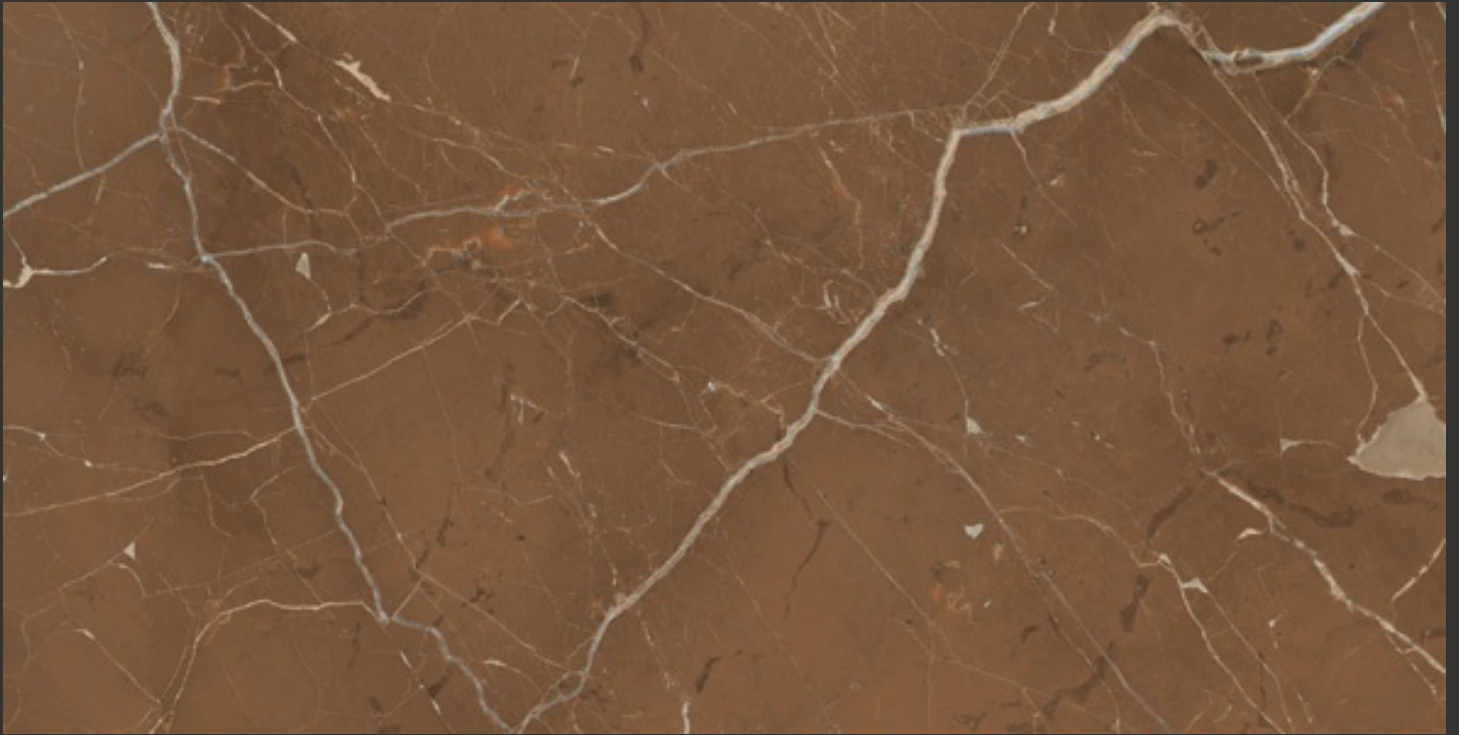

CLONIC 600X1200

600 X 1200 MM, CARVIN,

NEW

FRISSON BROWN 600X1200

600 X 1200 MM, CARVIN,

NEW

ROSALIA BEIGE 600X1200

600 X 1200 MM, CARVIN,

NEW

RUBY PEARL 600X1200

600 X 1200 MM, CARVIN,

NEW

RUBY RED 600X1200

600 X 1200 MM, CARVIN,

NEW

SIFON GRIS 600X1200

BALENO BEIGE 600X1200

600 X 1200 MM, CARVIN,

BALENO WHITE 600X1200

600 X 1200 MM, CARVIN,