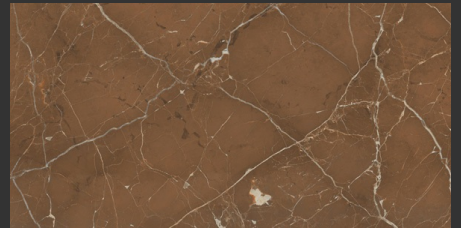

CLONIC 600X1200

600 X 1200 MM, CARVIN,

NEW

FRISSON BROWN 600X1200

600 X 1200 MM, CARVIN,

NEW

ROSALIA BEIGE 600X1200

600 X 1200 MM, CARVIN,

NEW

RUBY PEARL 600X1200

600 X 1200 MM, CARVIN,

NEW

RUBY RED 600X1200

600 X 1200 MM, CARVIN,

NEW

SIFON GRIS 600X1200

BALENO BEIGE 600X1200

600 X 1200 MM, CARVIN,

BALENO WHITE 600X1200

600 X 1200 MM, CARVIN,